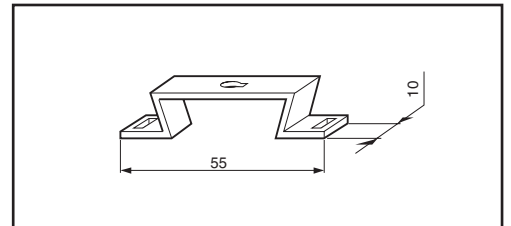

OMEGA EN 50022 SYMMETRICAL DIN RAIL

description	catalogue number
OMEGA DIN rail set of 5 x 1m	33400033

LIPS ADAPTABLE ON SUBBASES

Used to mount various components by clips on the Omega EN 50022 symmetrical DIN rail

description	catalogue number
set of 10 clips attached by M3 self-tapping screw	33400036
set of 10 clips attached by screw CHC 4x20	33400043

LABELS

marking	description	catalogue number
logic elements, relays, sequencers	set of 20 blank labels	33400042

Labels are made of plastic and can be marked with an indelible ink pen.