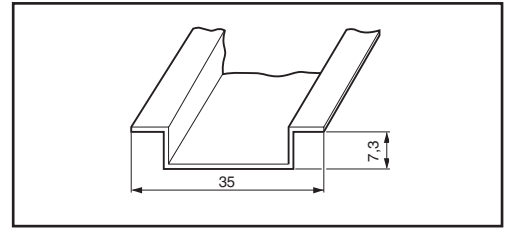

OMEGA EN 50022 SYMMETRICAL DIN RAIL

description	catalogue number
OMEGA DIN rail set of 5 x 1m	33400033

LIPS ADAPTABLE ON SUBBASES

Used to mount various components by clips on the Omega EN 50022 symmetrical DIN rail

description	catalogue number
set of 10 clips attached by M3 self-tapping screw	33400036
set of 10 clips attached by screw CHC 4x20	33400043

LABELS

marking	description	catalogue number
logic elements, relays, sequencers	set of 20 blank labels	33400042

Labels are made of plastic and can be marked with an indelible ink pen.