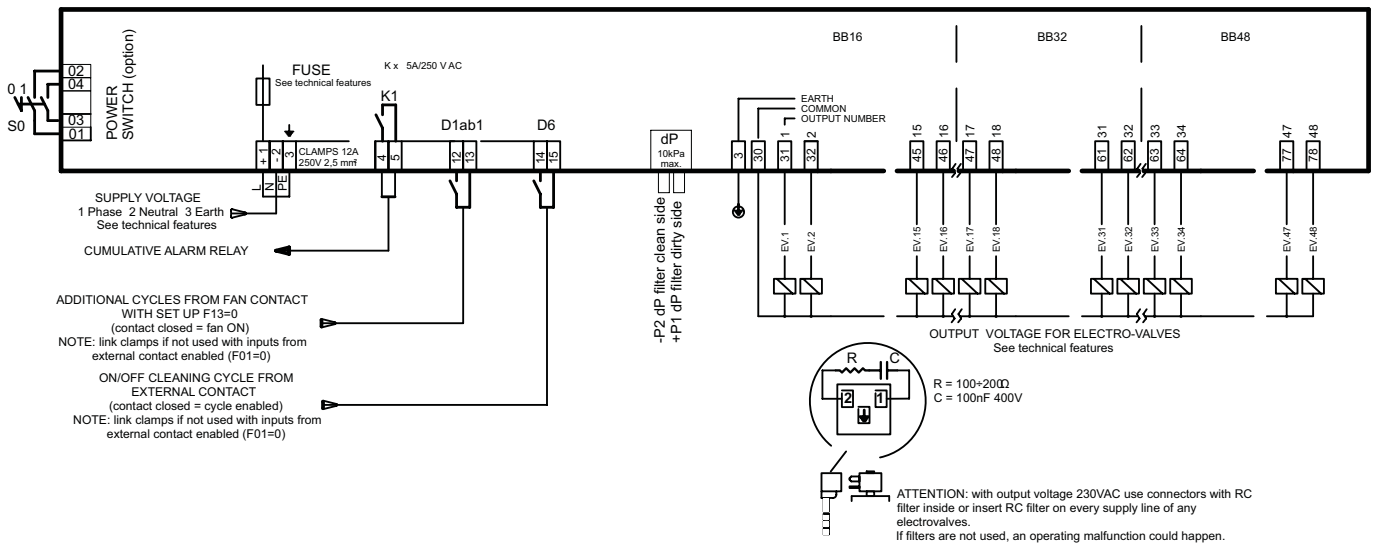

WIRING DIAGRAM

60303GB-2013/R01
Availability, design and specifications are subject to change without notice. All rights reserved.