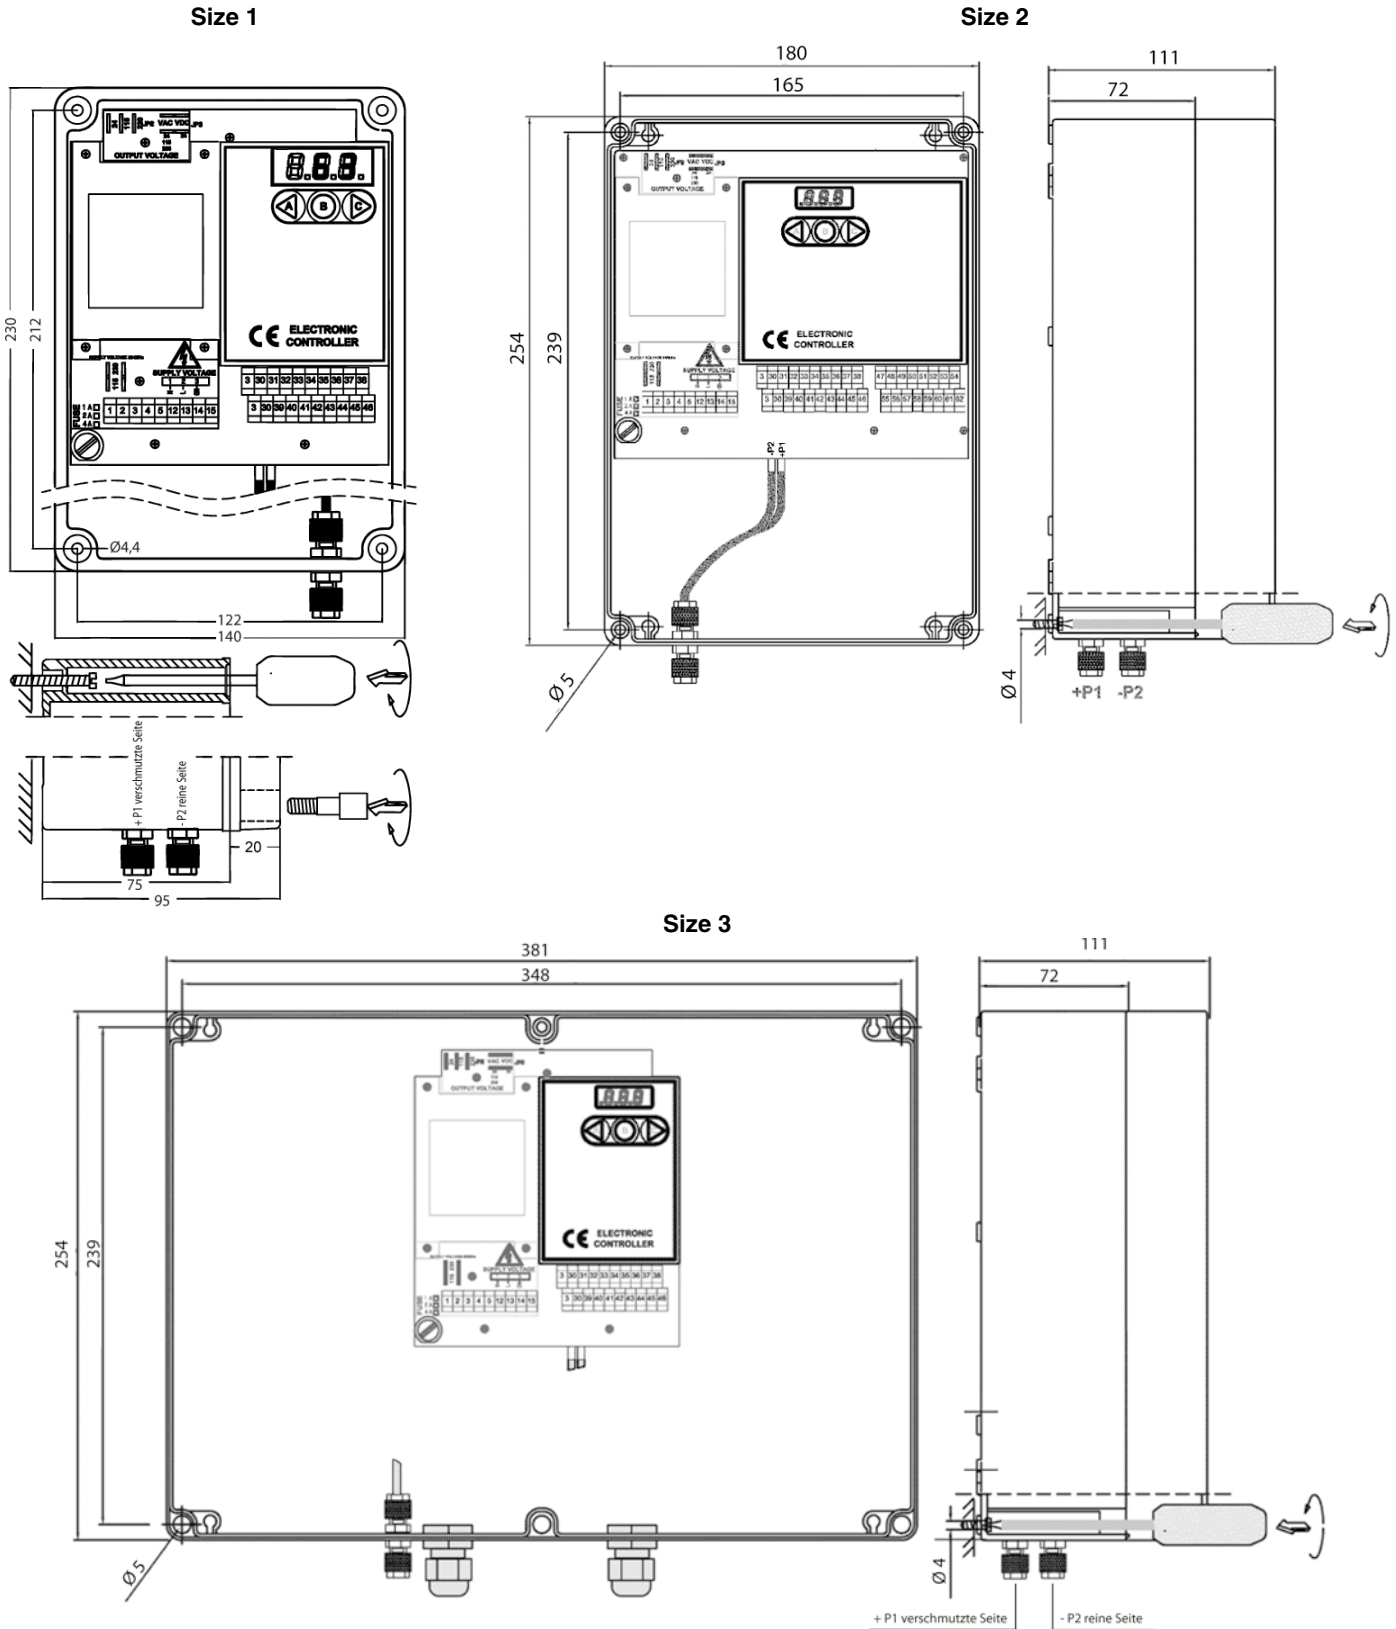

## SPECIFICATIONS

number of solenoid valves	adjustable pulse time	adjustable interval time	tube connection for $\Delta P$ sensor	size	catalogue number			
	sec.	sec.	Ø mm					
4	0,05 - 5,0	1 - 999	6/4	1	E909BB4MU1.3			
8					E909BB8MU1.3			
12					E909BB12MU1.3			
16					E909BB16MU1.3			
20				2	E909BB20MU1.5			
24					E909BB24MU1.5			
28					E909BB28MU1.5			
32				3	E909BB32MU1.5			
36					E909BB36MU1.6			
40					E909BB40MU1.6			
44					E909BB44MU1.6			
48								E909BB48MU1.6

### DIMENSIONS (mm), WEIGHTS

WIRING DIAGRAM

60303GB-2013/R01  
Availability, design and specifications are subject to change without notice. All rights reserved.